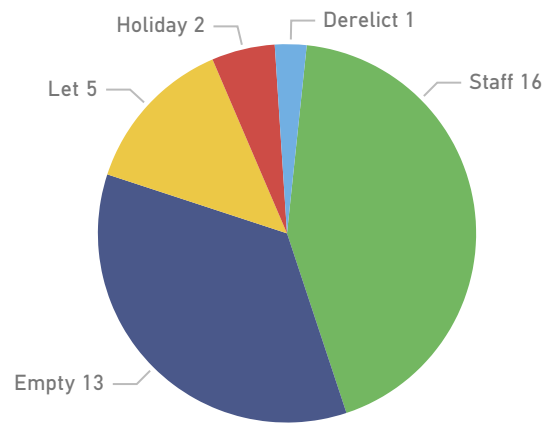

7. Current Staff Vacancies

8. Volunteer Hours

Prosecutions

9. Current Lodge Occupancy

10. Building Visitor Numbers

11. Outstanding Tree Works

12. Grazing Days by Year

13. NE SSSI Condition