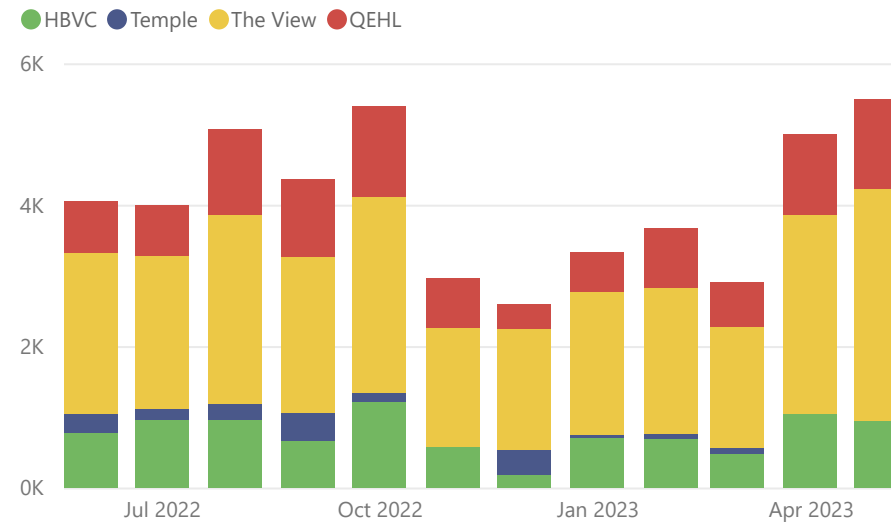

7. Current Staff Vacancies

8. Volunteer Hours

Prosecutions

9. Current Lodge Occupancy

10. Building Visitor Numbers

11. Outstanding Tree Works

12. Grazing Days by Year

13. NE SSSI Condition