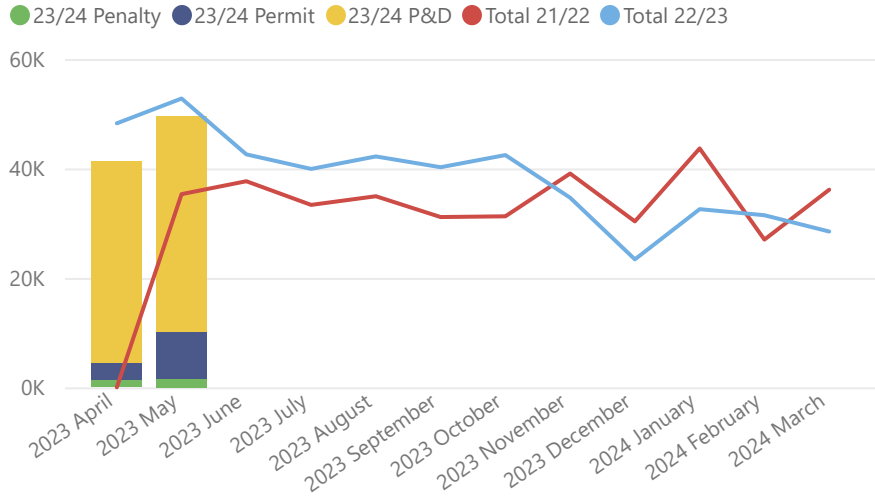

1. Car Parking Income

2. Licensing Income 2022/23

3. Golf Income

4. Energy Consumption at the Warren kWh

5. Waste Disposal Costs by Month

6. Fly Tips Rolling Year

Tenancies and Wayleaves

Football income

7. Current Staff Vacancies

8. Volunteer Hours

Prosecutions

9. Current Lodge Occupancy

10. Building Visitor Numbers

11. Outstanding Tree Works

12. Grazing Days by Year

13. NE SSSI Condition