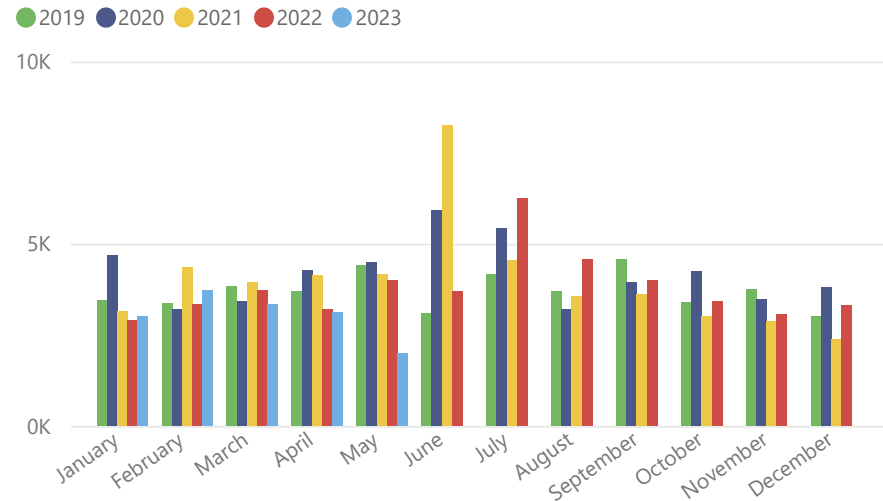

1. Car Parking Income

2. Licensing Income 2022/23

3. Golf Income

4. Energy Consumption at the Warren kWh

5. Waste Disposal Costs by Month

6. Fly Tips Rolling Year

Tenancies and Wayleaves

Football income

7. Current Staff Vacancies

8. Volunteer Hours

Prosecutions

9. Current Lodge Occupancy

10. Building Visitor Numbers

11. Outstanding Tree Works

12. Grazing Days by Year

13. NE SSSI Condition