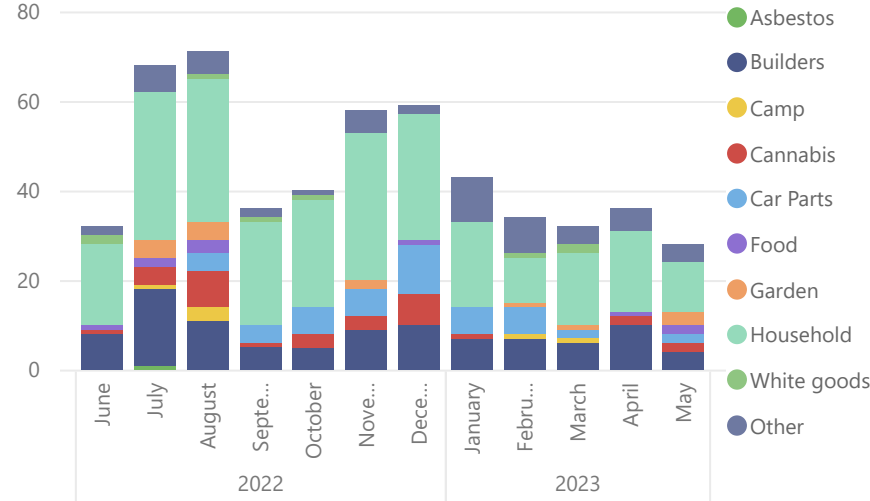

1. Car Parking Income

2. Licensing Income 2022/23

3. Golf Income

4. Energy Consumption at the Warren kWh

5. Waste Disposal Costs by Month

6. Fly Tips Rolling Year

Tenancies and Wayleaves

Football income

7. Current Staff Vacancies

8. Volunteer Hours

Prosecutions

9. Current Lodge Occupancy

10. Building Visitor Numbers

11. Outstanding Tree Works

12. Grazing Days by Year

13. NE SSSI Condition