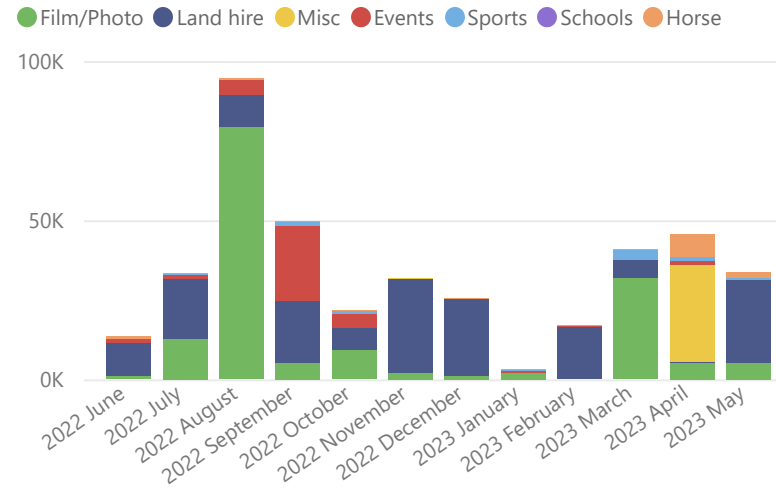

1. Car Parking Income

2. Licensing Income 2022/23

3. Golf Income

4. Energy Consumption at the Warren kWh

5. Waste Disposal Costs by Month

6. Fly Tips Rolling Year

Tenancies and Wayleaves

Football income

7. Current Staff Vacancies

8. Volunteer Hours

Prosecutions

9. Current Lodge Occupancy

10. Building Visitor Numbers

11. Outstanding Tree Works

12. Grazing Days by Year

13. NE SSSI Condition