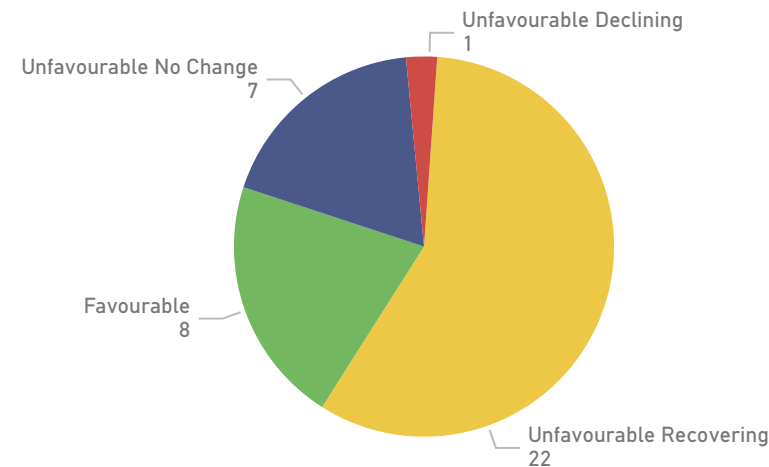

7. Current Staff Vacancies

8. Volunteer Hours

Prosecutions

9. Current Lodge Occupancy

10. Building Visitor Numbers

11. Outstanding Tree Works

12. Grazing Days by Year

13. NE SSSI Condition