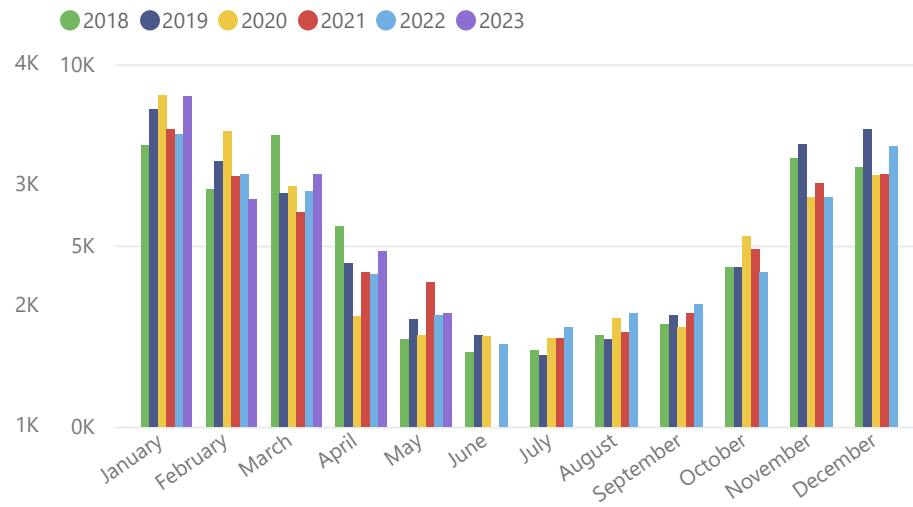

1. Car Parking Income

2. Licensing Income 2022/23

3. Golf Income

4. Energy Consumption at the Warren kWh

5. Waste Disposal Costs by Month

6. Fly Tips Rolling Year

Tenancies and Wayleaves

Football income

7. Current Staff Vacancies

8. Volunteer Hours

Prosecutions

9. Current Lodge Occupancy

10. Building Visitor Numbers

11. Outstanding Tree Works

12. Grazing Days by Year

13. NE SSSI Condition