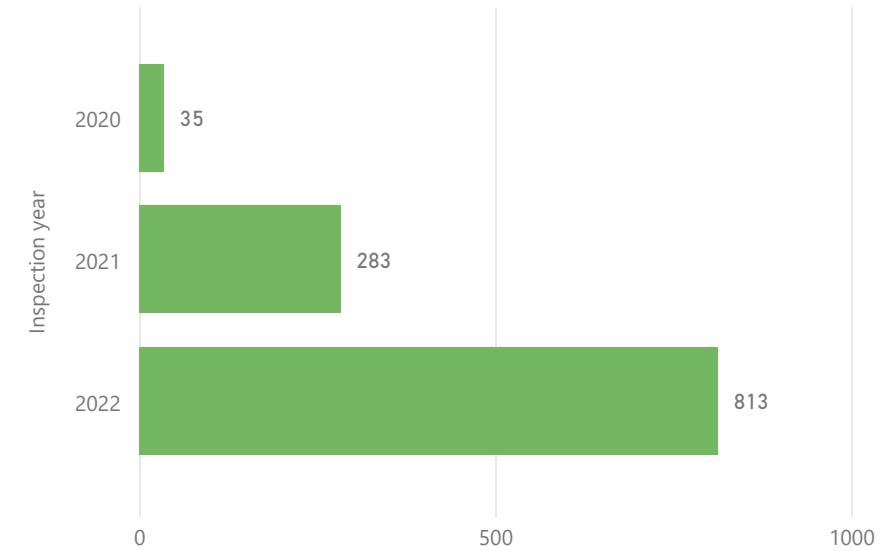

7. Current Staff Vacancies

8. Volunteer Hours

Prosecutions

9. Current Lodge Occupancy

10. Building Visitor Numbers

11. Outstanding Tree Works

12. Grazing Days by Year

13. NE SSSI Condition